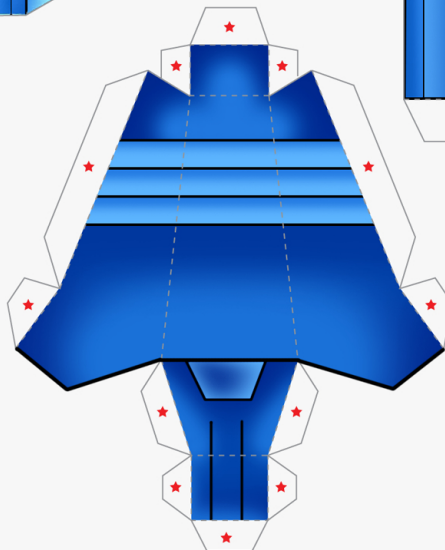

StreetDog
EVOLUTION

TEMPLATE DESIGNED BY WILLIE BEREN
2011 VA PaperToys - All rights reserved
© www.vapapertoy.com
www.facebook.com/StreetDogEvolution

FOOT

SNOUT

HEAD

EARS

FOOT

BODY

EARS

ARMS

— CUT
- - - FOLD
★ GLUE