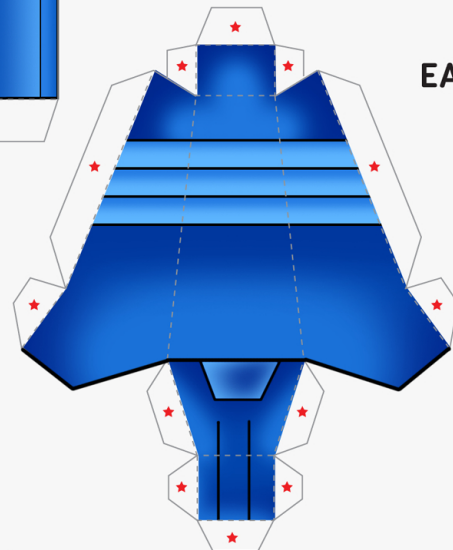

StreetDog
EVOLUTION

TEMPLATE DESIGNED BY WILLIE BEREN
2011 VA PaperToys - All rights reserved
© www.vapapertoy.com
www.facebook.com/StreetDogEvolution

FOOT

SNOUT

HEAD

EARS

FOOT

BODY

EARS

ARMS

— CUT
- - - FOLD
★ GLUE