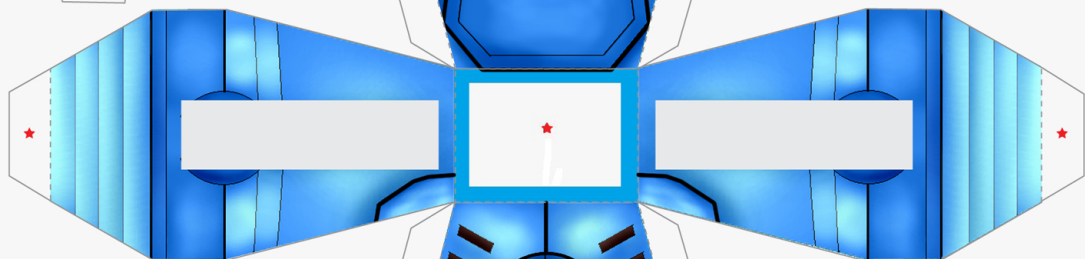

StreetDog
EVOLUTION

TEMPLATE DESIGNED BY WILLIE BEREN
2011 VA PaperToys - All rights reserved
© www.vapapertoy.com
www.facebook.com/StreetDogEvolution

FOOT

SNOUT

HEAD

EARS

FOOT

BODY

EARS

ARMS

— CUT
- - - FOLD
★ GLUE