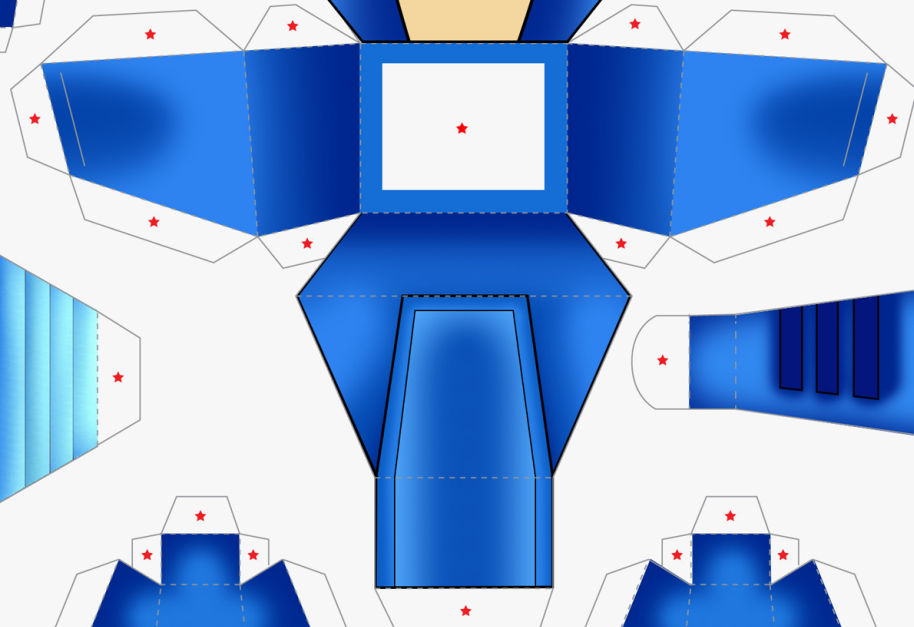

StreetDog
EVOLUTION

TEMPLATE DESIGNED BY WILLIE BEREN
2011 VA PaperToys - All rights reserved
© www.vapapertoy.com
www.facebook.com/StreetDogEvolution

FOOT

SNOUT

HEAD

EARS

FOOT

BODY

EARS

ARMS

— CUT
- - - FOLD
★ GLUE