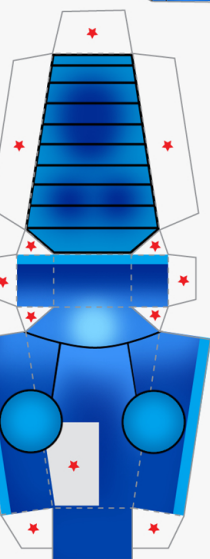

StreetDog
EVOLUTION

TEMPLATE DESIGNED BY WILLIE BEREN
2011 VA PaperToys - All rights reserved
© www.vapapertoy.com
www.facebook.com/StreetDogEvolution

FOOT

SNOUT

HEAD

EARS

FOOT

BODY

EARS

ARMS

— CUT
- - - FOLD
★ GLUE