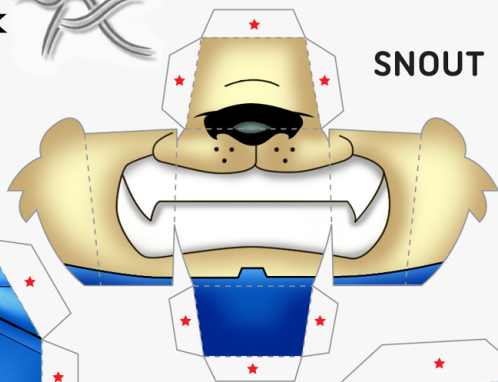

StreetDog
EVOLUTION

TEMPLATE DESIGNED BY WILLIE BEREN
2011 VA PaperToys - All rights reserved
© www.vapapertoy.com
www.facebook.com/StreetDogEvolution

FOOT

SNOUT

HEAD

EARS

FOOT

BODY

EARS

ARMS

— CUT
- - - FOLD
★ GLUE