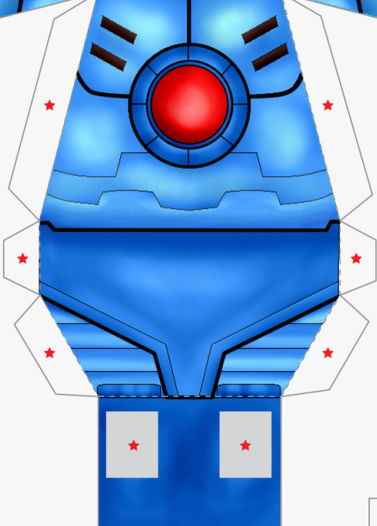

StreetDog
EVOLUTION

TEMPLATE DESIGNED BY WILLIE BEREN
2011 VA PaperToys - All rights reserved
© www.vapapertoy.com
www.facebook.com/StreetDogEvolution

FOOT

SNOUT

HEAD

EARS

FOOT

BODY

EARS

ARMS

— CUT
- - - FOLD
★ GLUE