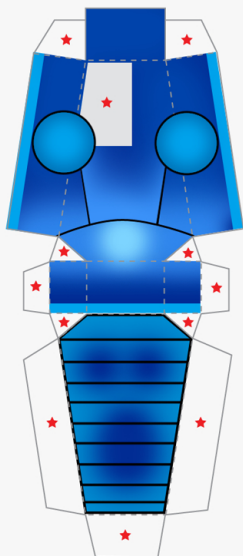

StreetDog
EVOLUTION

TEMPLATE DESIGNED BY WILLIE BEREN
2011 VA PaperToys - All rights reserved
© www.vapapertoy.com
www.facebook.com/StreetDogEvolution

FOOT

SNOUT

HEAD

EARS

FOOT

BODY

EARS

ARMS

— CUT
- - - FOLD
★ GLUE