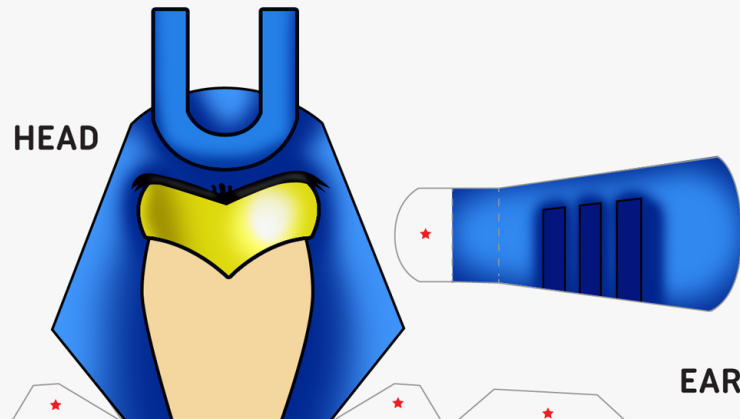

StreetDog
EVOLUTION

TEMPLATE DESIGNED BY WILLIE BEREN
2011 VA PaperToys - All rights reserved
© www.vapapertoy.com
www.facebook.com/StreetDogEvolution

FOOT

SNOUT

HEAD

EARS

FOOT

BODY

EARS

ARMS

— CUT
- - - FOLD
★ GLUE