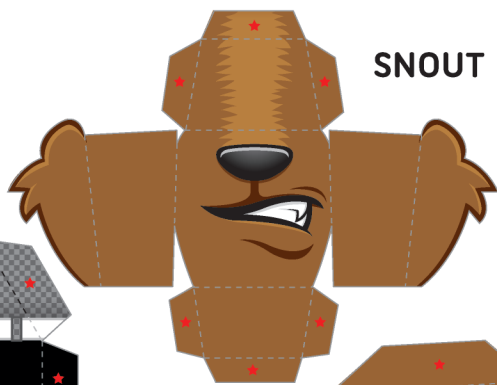

# Street Dog EVOLUTION

TEMPLATE DESIGNED BY WILLIE BEREN  
2011 VA PaperToys - All rights reserved  
© www.vapertoy.com  
www.facebook.com/StreetDogEvolution

# GAGE

FOOT

SNOUT

HEAD

EARS

BODY

EARS

FOOT

ARMS

- CUT
- - - FOLD
- ★ GLUE