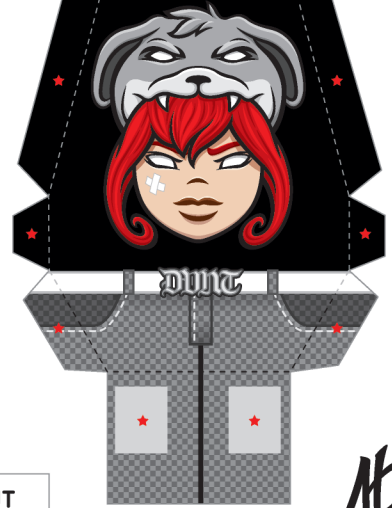

# Street Dog EVOLUTION

TEMPLATE DESIGNED BY WILLIE BEREN  
2011 VA PaperToys - All rights reserved  
© www.vapertoy.com  
www.facebook.com/StreetDogEvolution

# GAGE

FOOT

SNOUT

HEAD

EARS

BODY

EARS

FOOT

ARMS

- CUT
- - - FOLD
- ★ GLUE