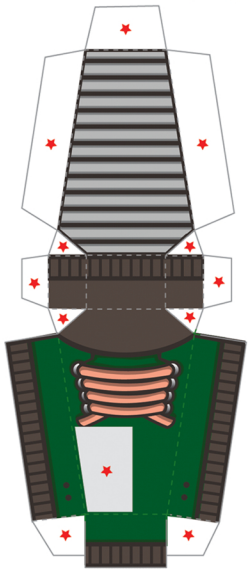

STREET DOG
EVOLUTION

FOOT

- CUT
- - - FOLD
- ★ GLUE