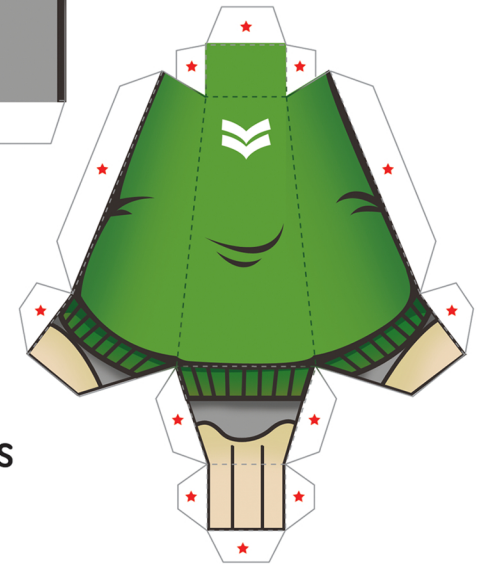

STREET DOG
EVOLUTION

- CUT
- - - FOLD
- ★ GLUE

ARMS