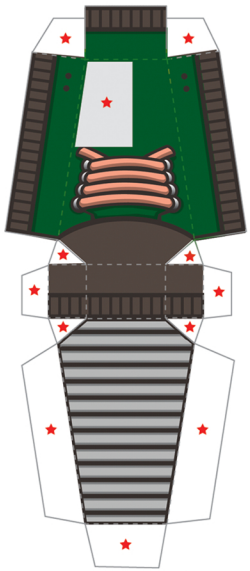

STREET DOG
EVOLUTION