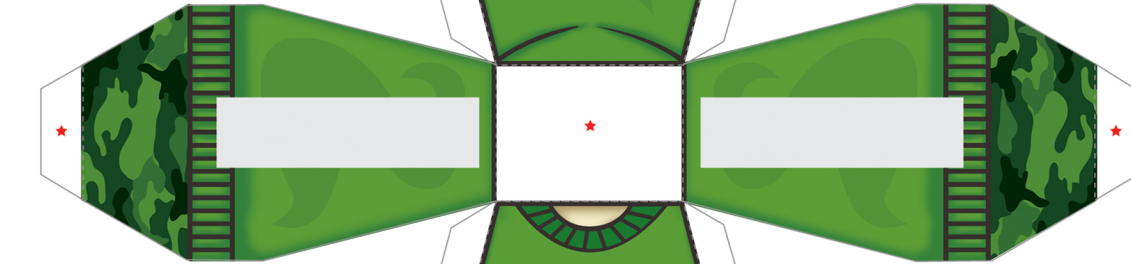

STREET DOG
EVOLUTION

BODY

- CUT
- - - FOLD
- ★ GLUE