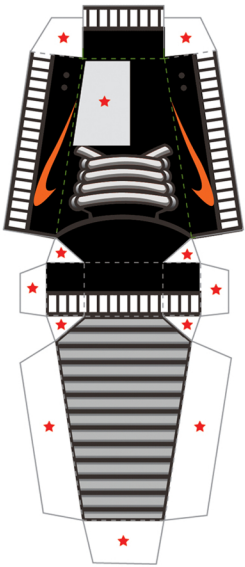

STREET DOG
EVOLUTION

- CUT
- - - FOLD
- ★ GLUE