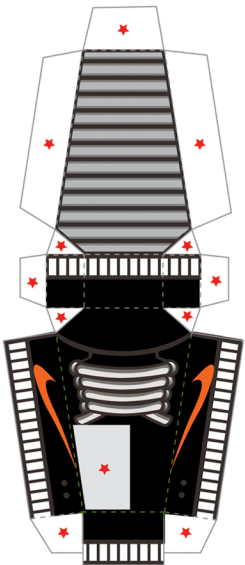

STREET DOG
EVOLUTION

- CUT
- - - FOLD
- ★ GLUE

FOOT