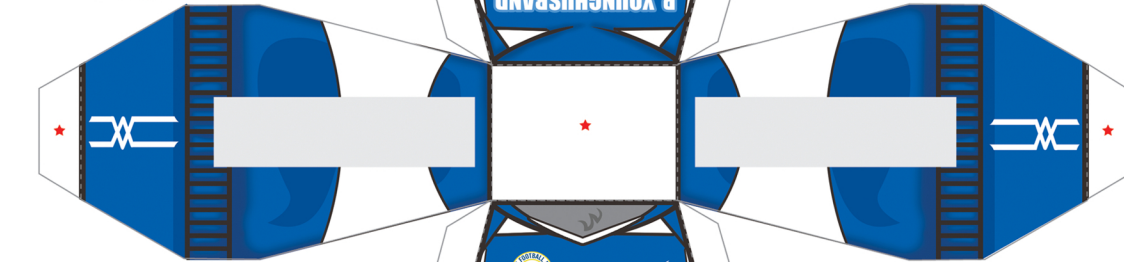

STREET DOG
EVOLUTION

- CUT
- - - FOLD
- ★ GLUE

BODY