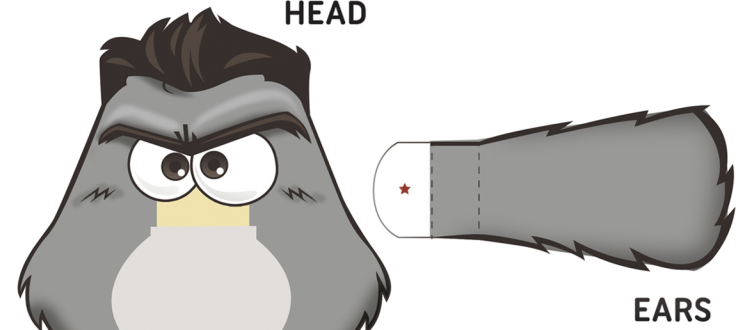

STREET DOG
EVOLUTION

- CUT
- - - FOLD
- ★ GLUE

HEAD