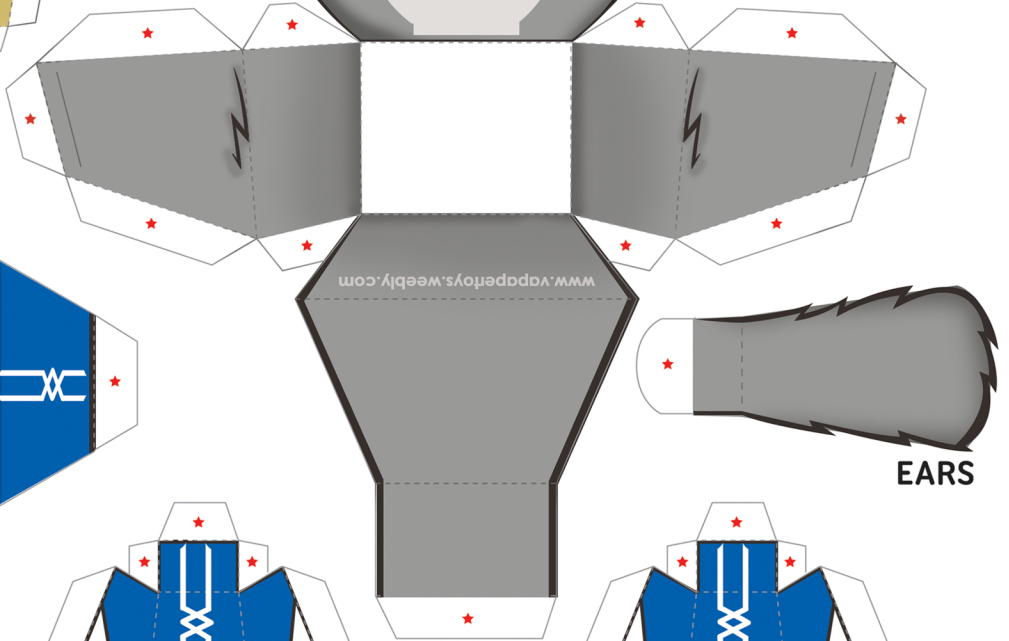

STREET DOG
EVOLUTION

- CUT
- - - FOLD
- ★ GLUE

EARS