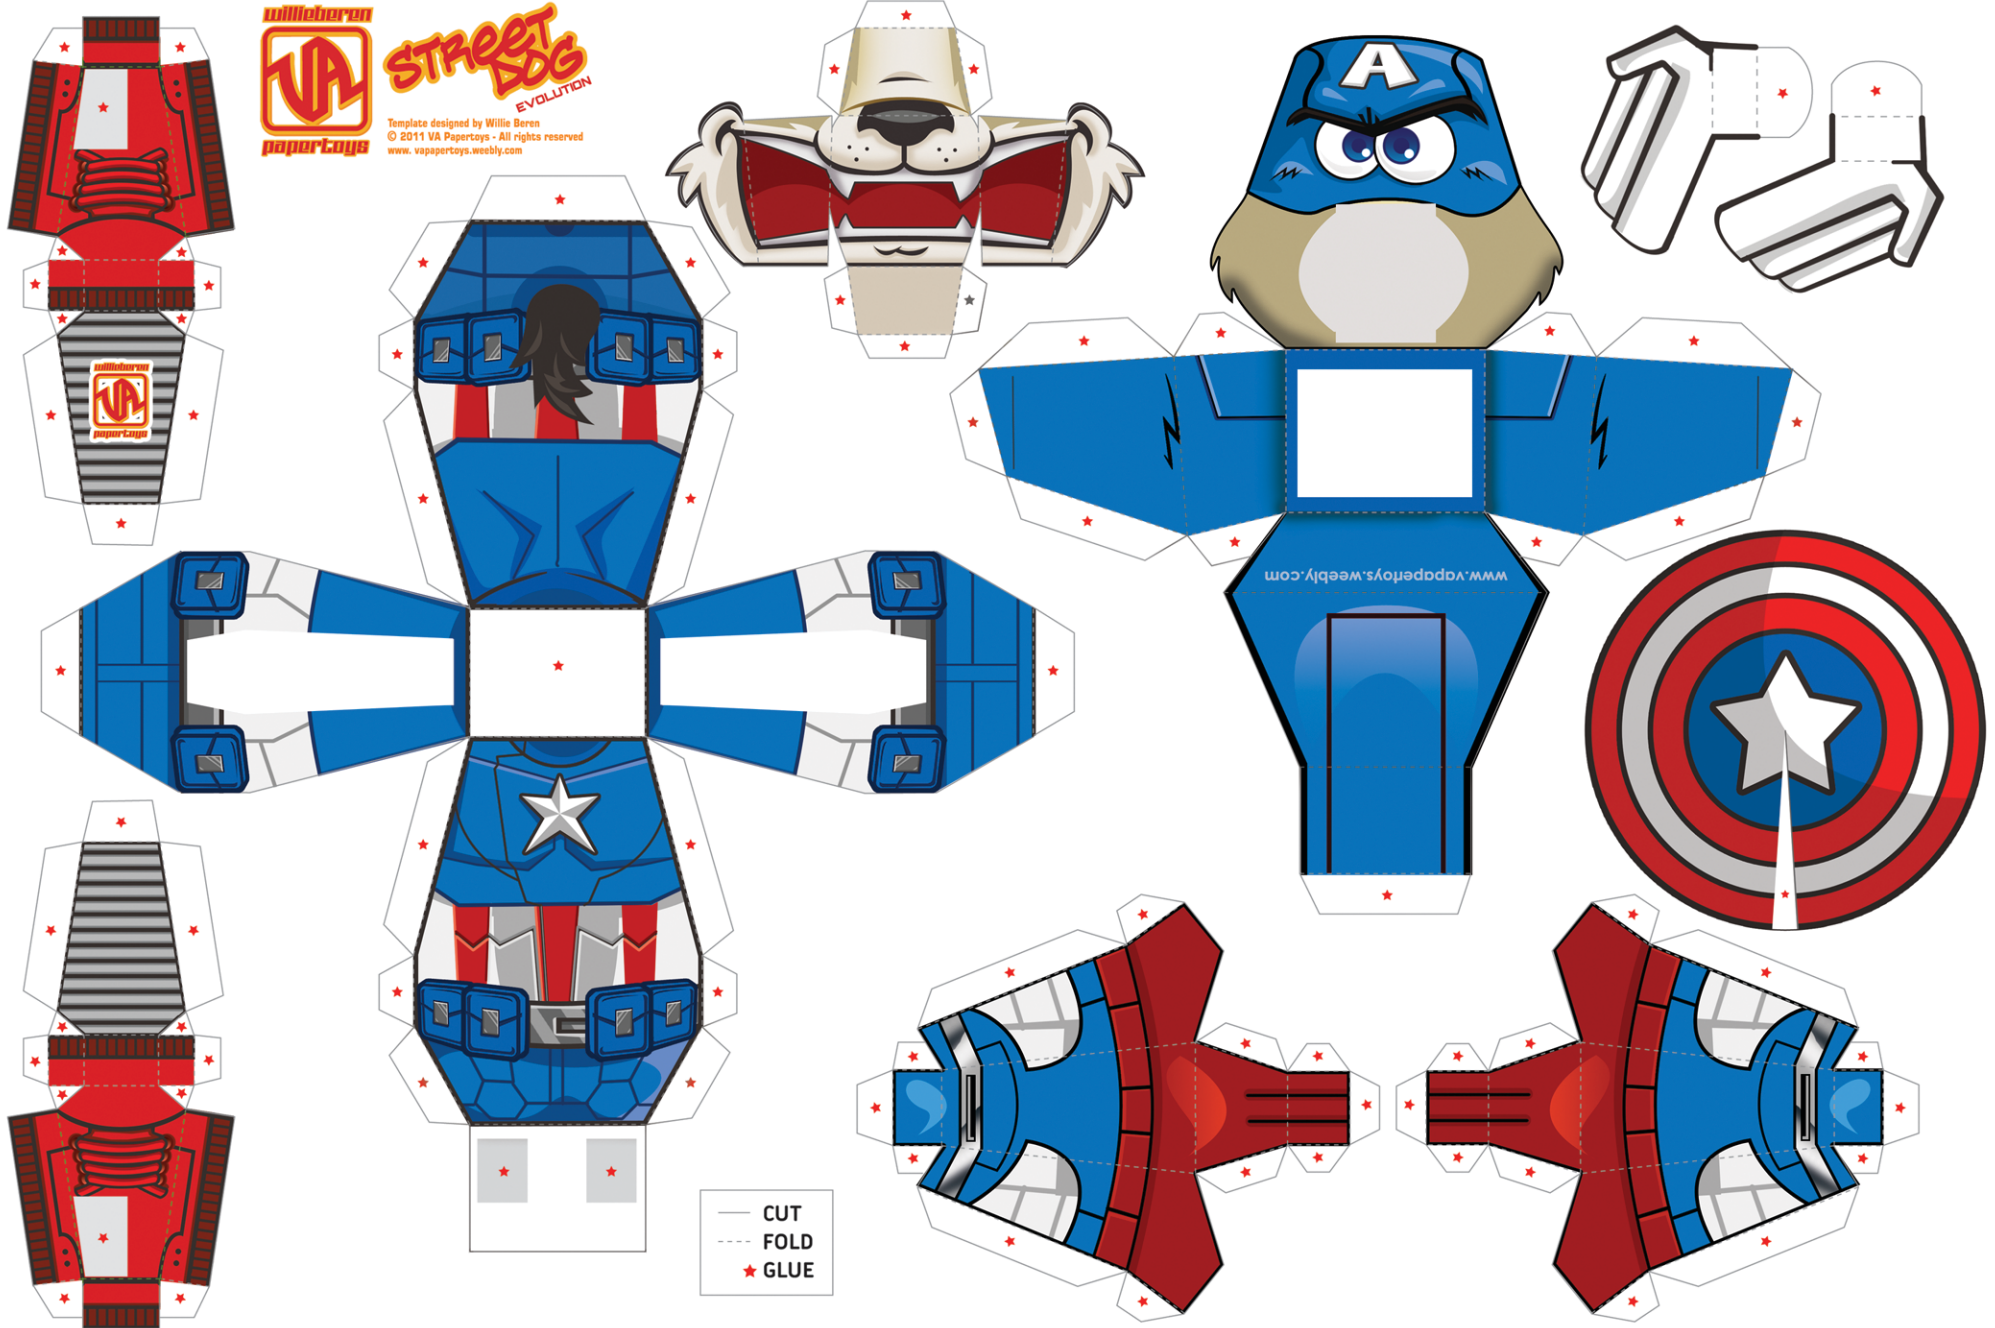

STREET DOG
EVOLUTION

— CUT
- - - FOLD
★ GLUE

CAPT. AMERICA