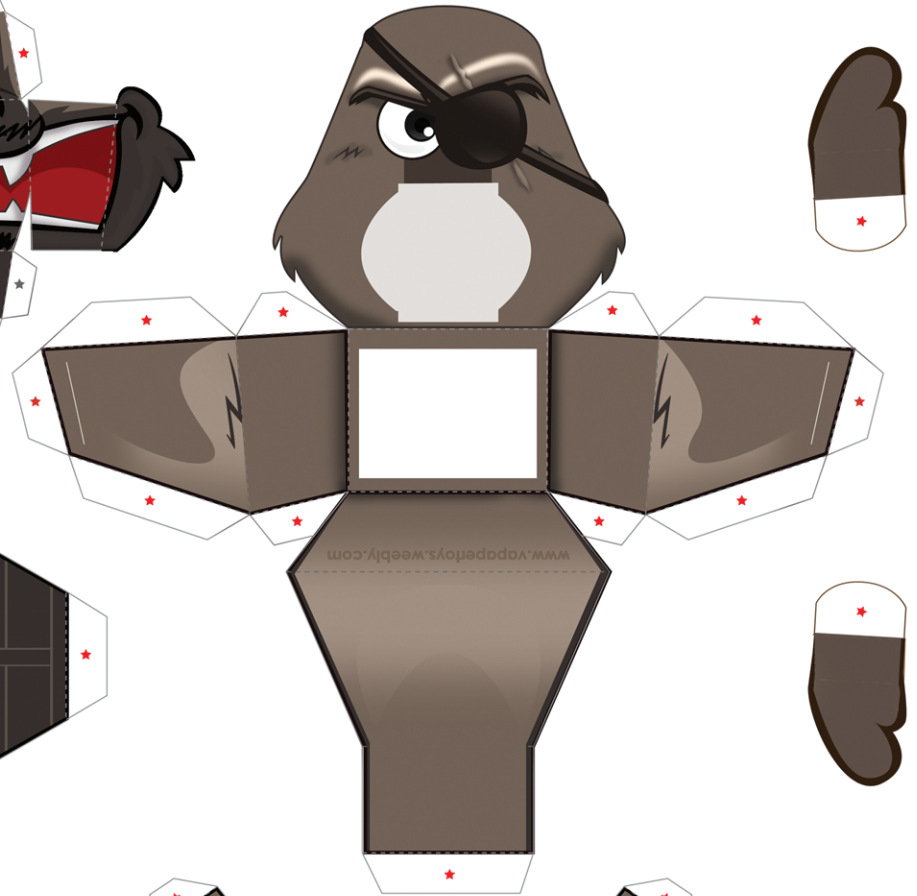

STREET DOG
EVOLUTION

BODY