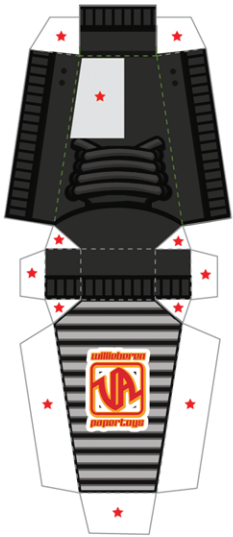

STREET DOG
EVOLUTION

BODY