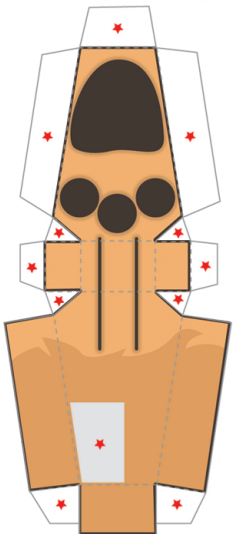

**STREET DOG**  
EVOLUTION

Template designed by Willi Beren  
© 2011 VA Papertoys - All rights reserved  
www.vapapertoys.weebly.com

— CUT  
- - - FOLD  
★ GLUE

**DHARFSIM**