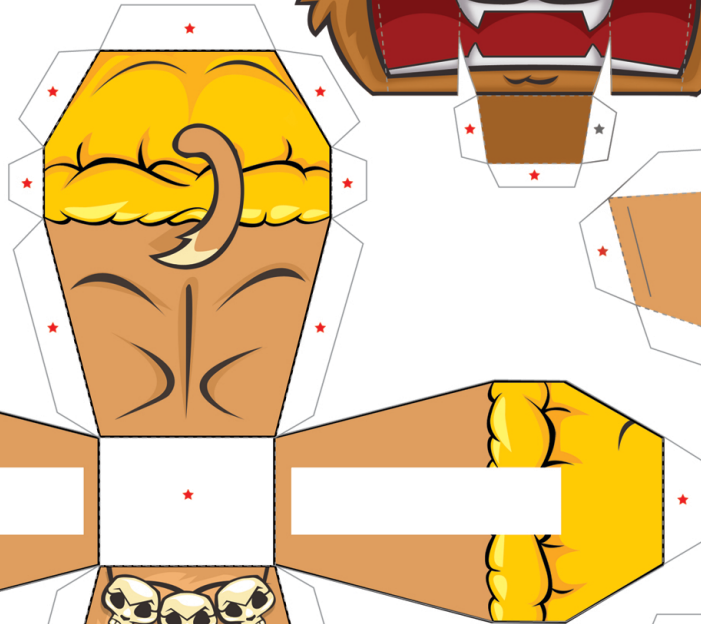

**STREET DOG**  
EVOLUTION

Template designed by Willi Beren  
© 2011 VA Papertoys - All rights reserved  
www.vapapertoys.weebly.com

— CUT  
- - - FOLD  
★ GLUE

**DHARFSIM**