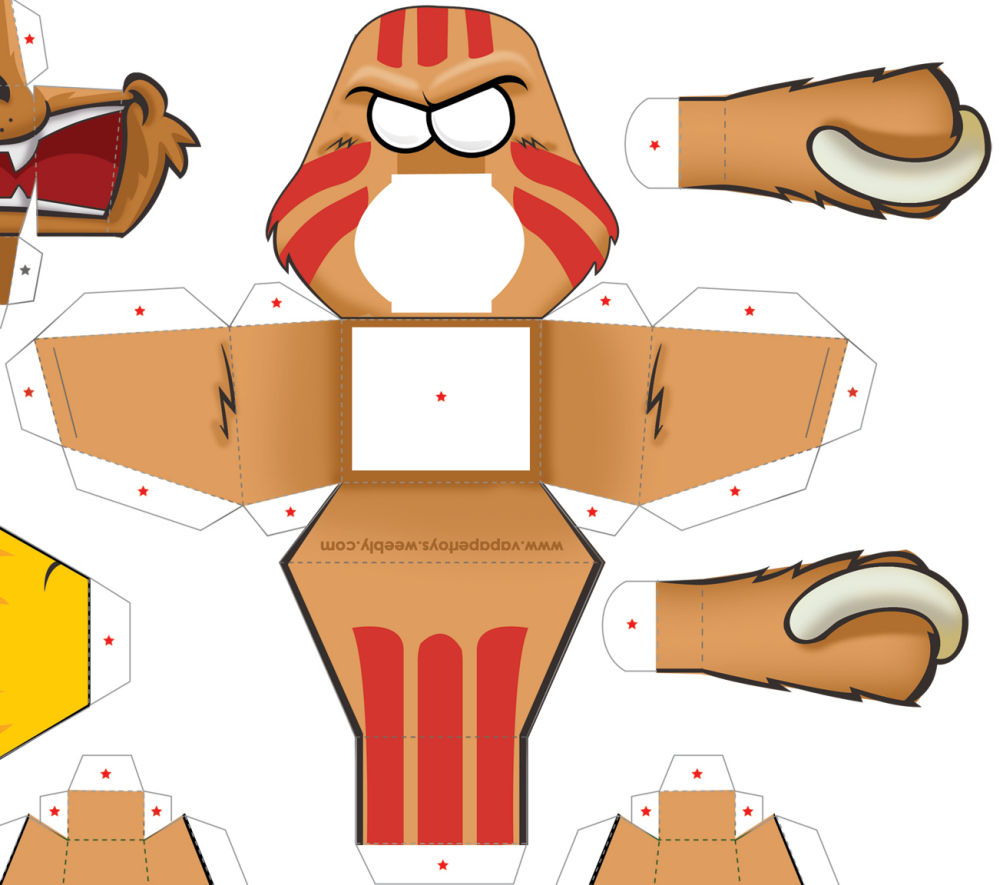

**STREET DOG**  
EVOLUTION

Template designed by Willi Beren  
© 2011 VA Papertoys - All rights reserved  
www.vapapertoys.weebly.com

— CUT  
- - - FOLD  
★ GLUE

**DHARFSIM**