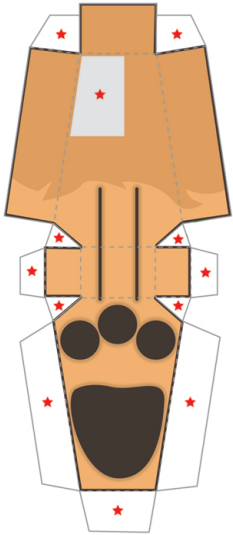

**STREET DOG**  
EVOLUTION

Template designed by Willi Beren  
© 2011 VA Papertoys - All rights reserved  
www.vapapertoys.weebly.com

— CUT  
- - - FOLD  
★ GLUE

**DHARFSIM**