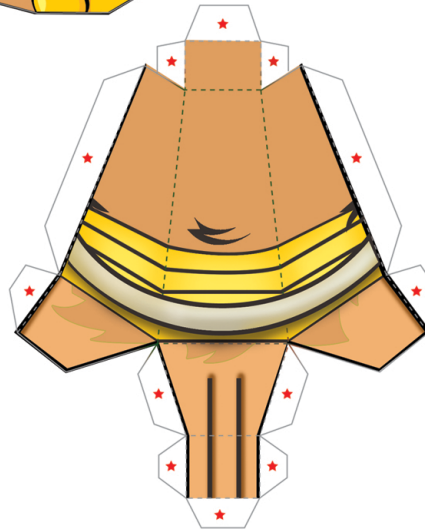

**STREET DOG**  
EVOLUTION

Template designed by Willi Beren  
© 2011 VA Papertoys - All rights reserved  
www.vapapertoys.weebly.com

— CUT  
- - - FOLD  
★ GLUE

**DHARFSIM**