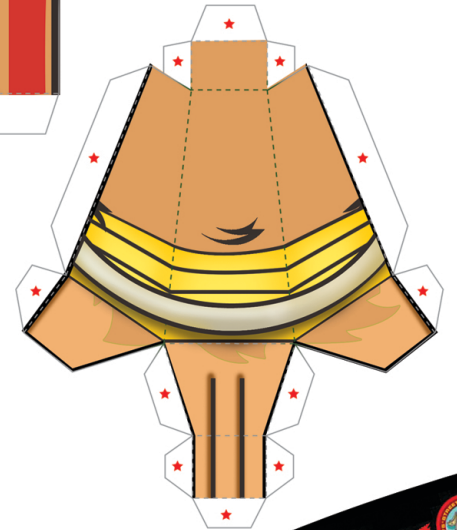

**STREET DOG**  
EVOLUTION

Template designed by Willi Beren  
© 2011 VA Papertoys - All rights reserved  
www.vapapertoys.weebly.com

— CUT  
- - - FOLD  
★ GLUE

**DHARFSIM**