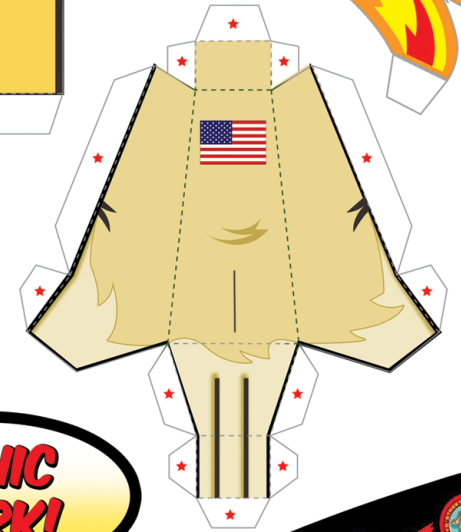

STREET DOG
EVOLUTION

- CUT
- - - FOLD
- ★ GLUE