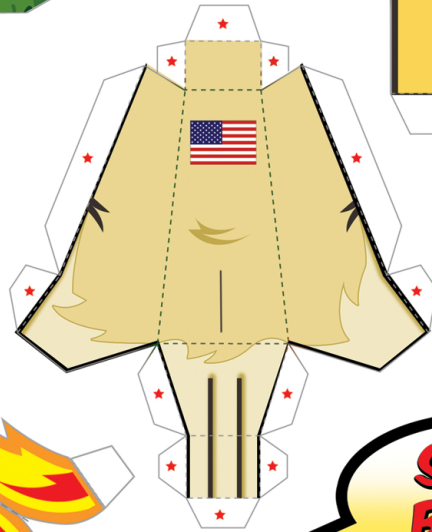

STREET DOG
EVOLUTION

- CUT
- - - FOLD
- ★ GLUE