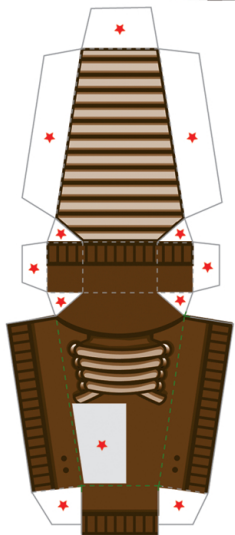

STREET DOG
EVOLUTION

- CUT
- - - FOLD
- ★ GLUE