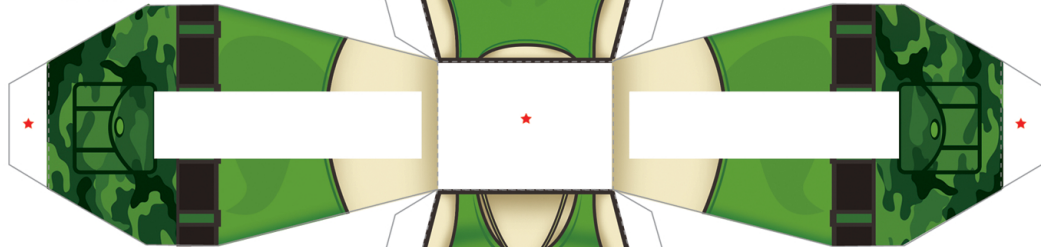

STREET DOG
EVOLUTION

- CUT
- - - FOLD
- ★ GLUE