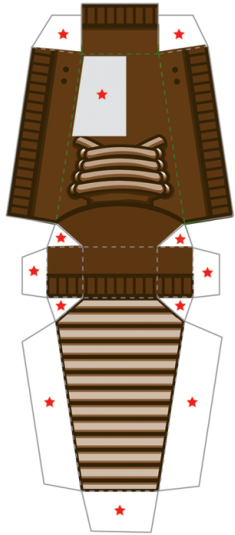

STREET DOG
EVOLUTION

- CUT
- - - FOLD
- ★ GLUE