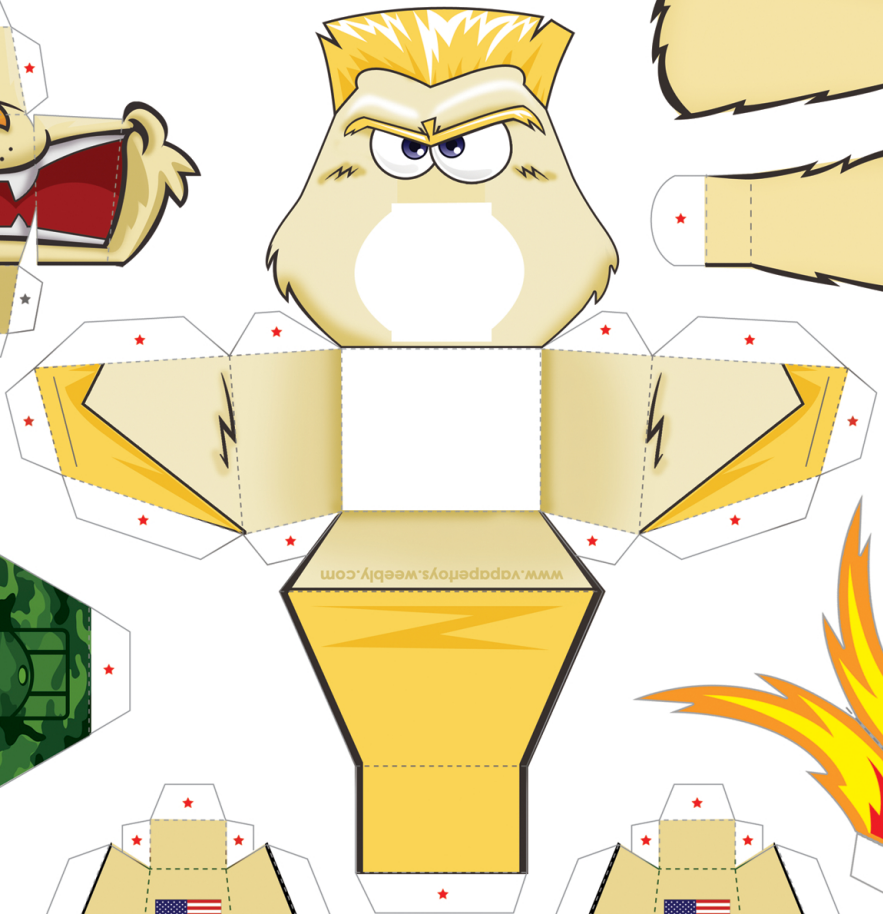

STREET DOG
EVOLUTION

- CUT
- - - FOLD
- ★ GLUE