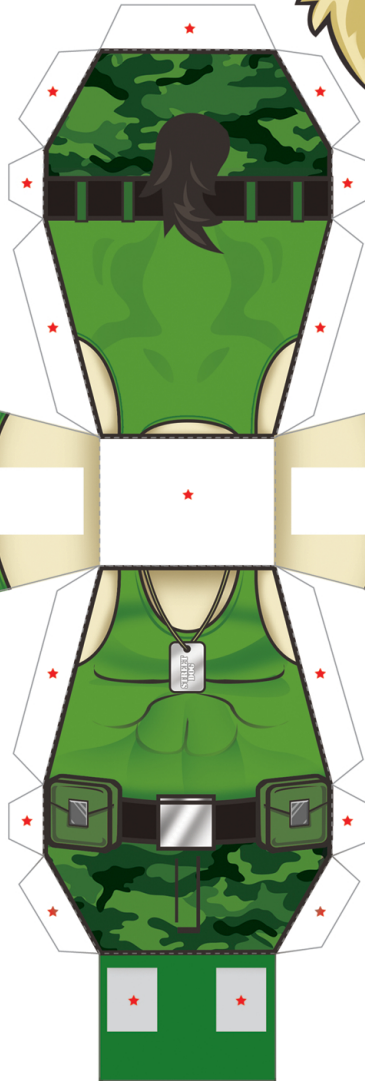

STREET DOG
EVOLUTION

- CUT
- - - FOLD
- ★ GLUE