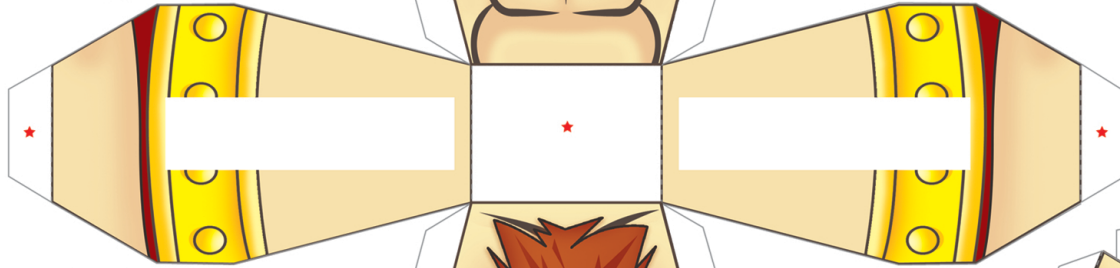

STREET DOG
EVOLUTION

- CUT
- - - FOLD
- ★ GLUE

ZHOUNDGIEF