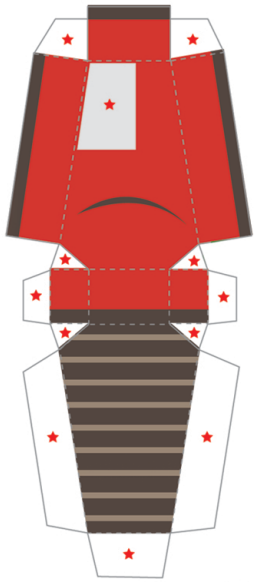

STREET DOG
EVOLUTION

- CUT
- - - FOLD
- ★ GLUE

ZHOUNDGIEF