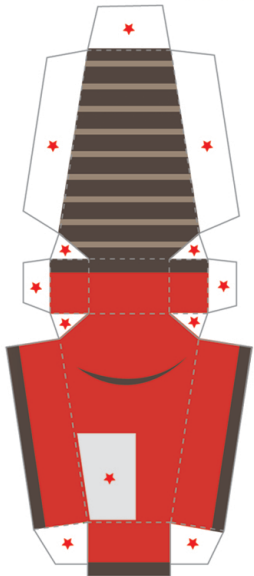

STREET DOG
EVOLUTION

- CUT
- - - FOLD
- ★ GLUE

ZHOUNDGIEF