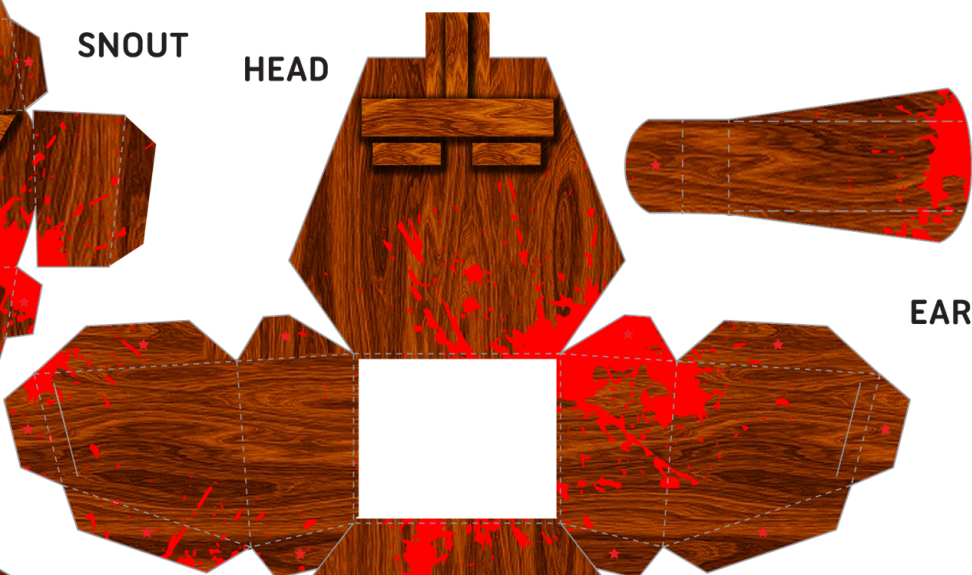

StreetDog
EVOLUTION

**WOOD
ENRA
TION**

FOOT

BODY

SNOUT

HEAD

EARS

EARS

FOOT

ARMS

— CUT
- - - FOLD
★ GLUE