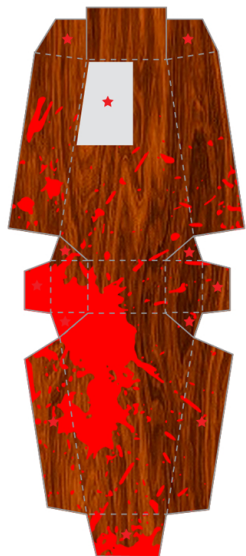

StreetDog
EVOLUTION

**WOOD
ENRA
TION**

FOOT