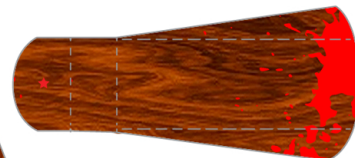

StreetDog
EVOLUTION

**WOOD
ENRA
TION**

FOOT

BODY

SNOUT

HEAD

EARS

EARS

FOOT

ARMS

— CUT
- - - FOLD
★ GLUE