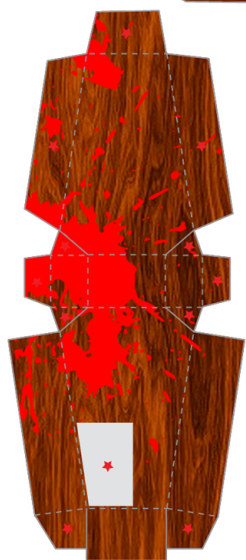

StreetDog
EVOLUTION

**WOOD
ENRA
TION**

FOOT

BODY

SNOUT

HEAD

EARS

EARS

FOOT

ARMS

— CUT
- - - FOLD
★ GLUE