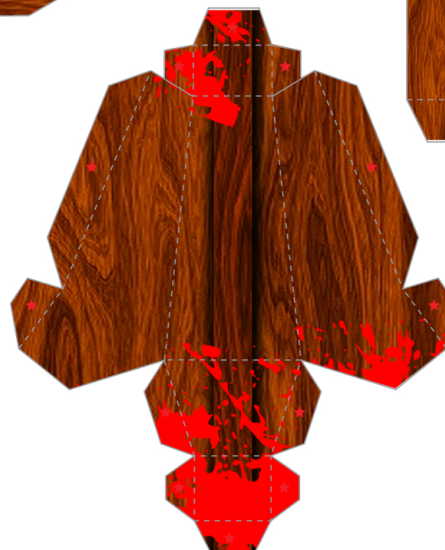

StreetDog
EVOLUTION

**WOOD
ENRA
TION**

FOOT

BODY

SNOUT

HEAD

EARS

EARS

FOOT

ARMS

— CUT
- - - FOLD
★ GLUE