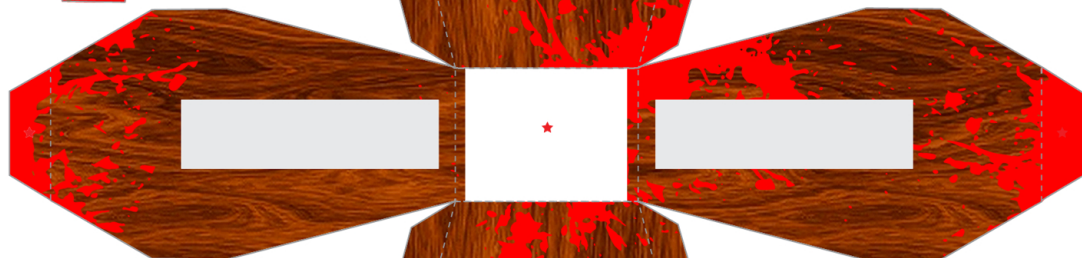

StreetDog
EVOLUTION

**WOOD
ENRA
TION**

FOOT

BODY

SNOUT

HEAD

EARS

EARS

FOOT

ARMS

— CUT
- - - FOLD
★ GLUE